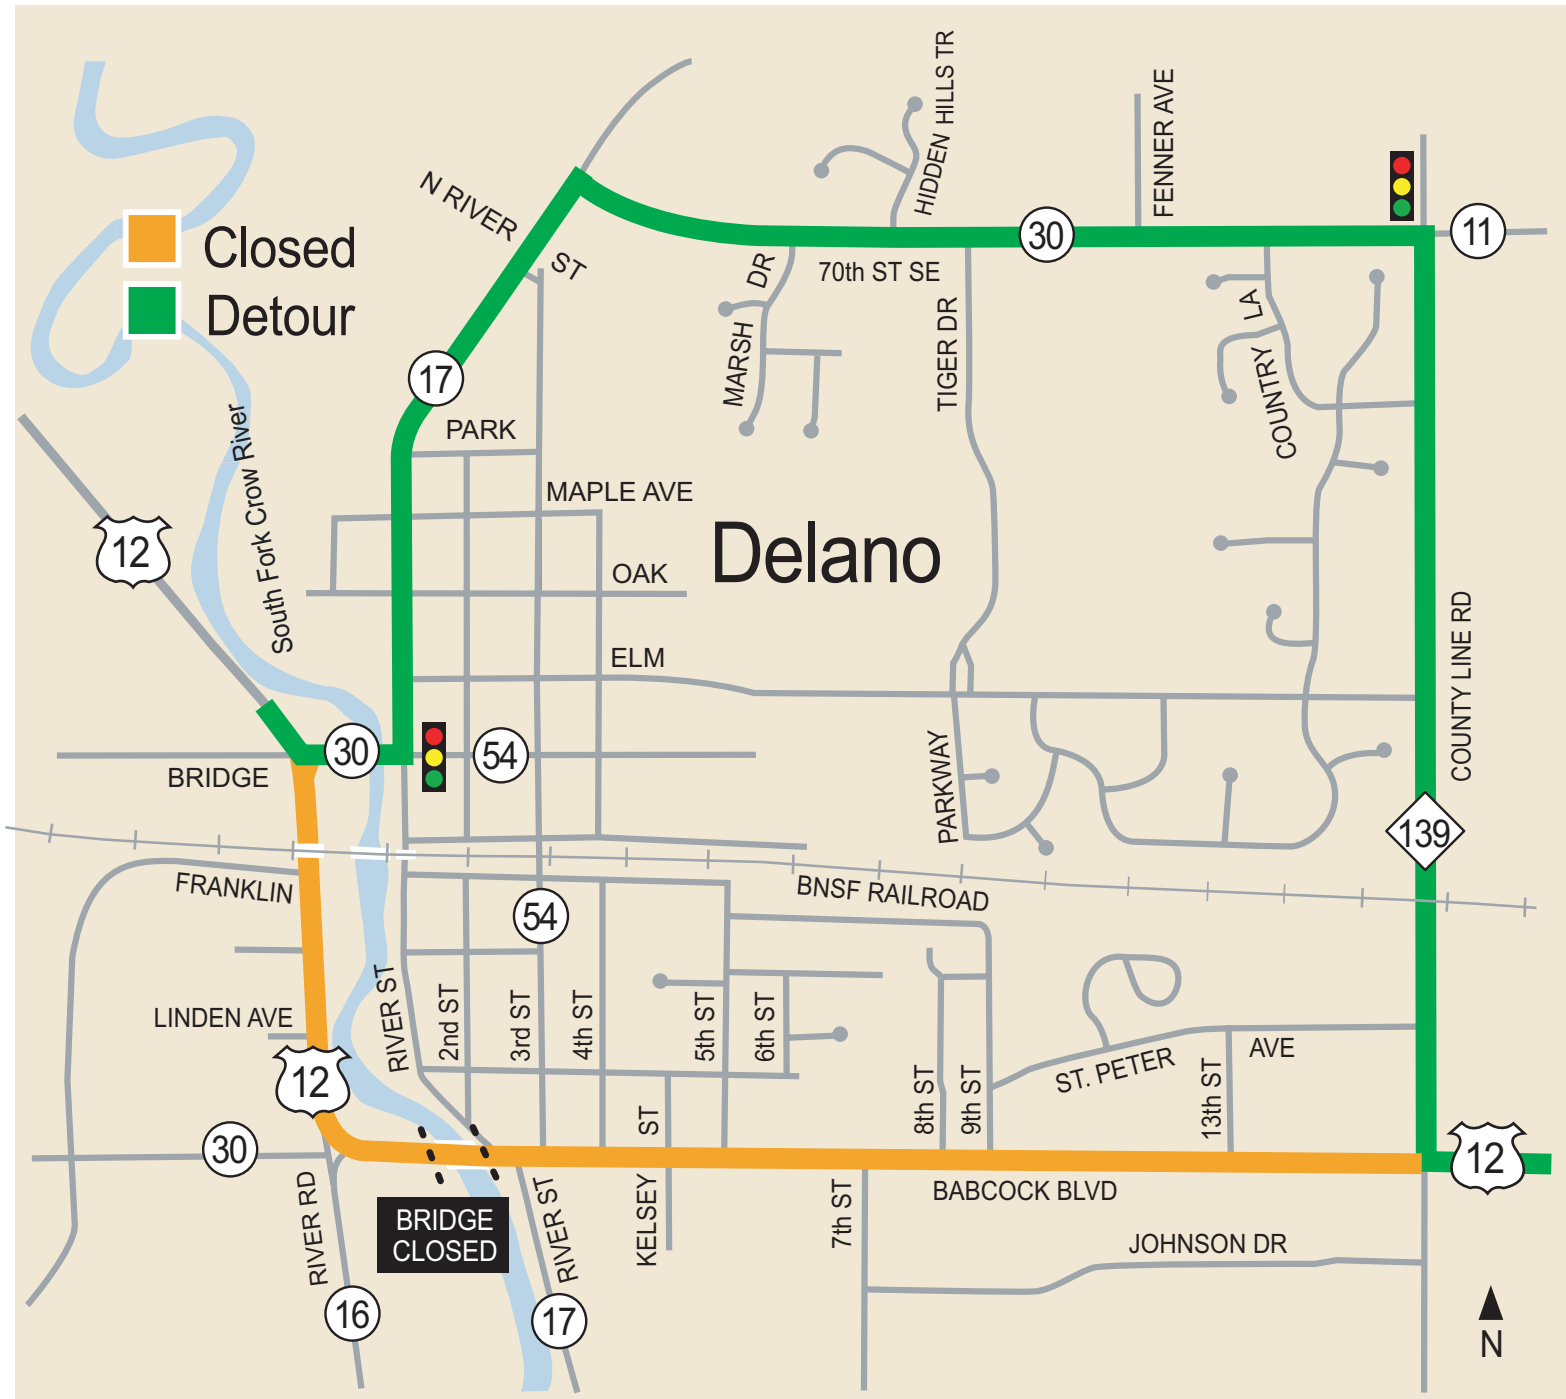

Highway 12 Detour thru Delano

Mid-April through Mid-November 2008